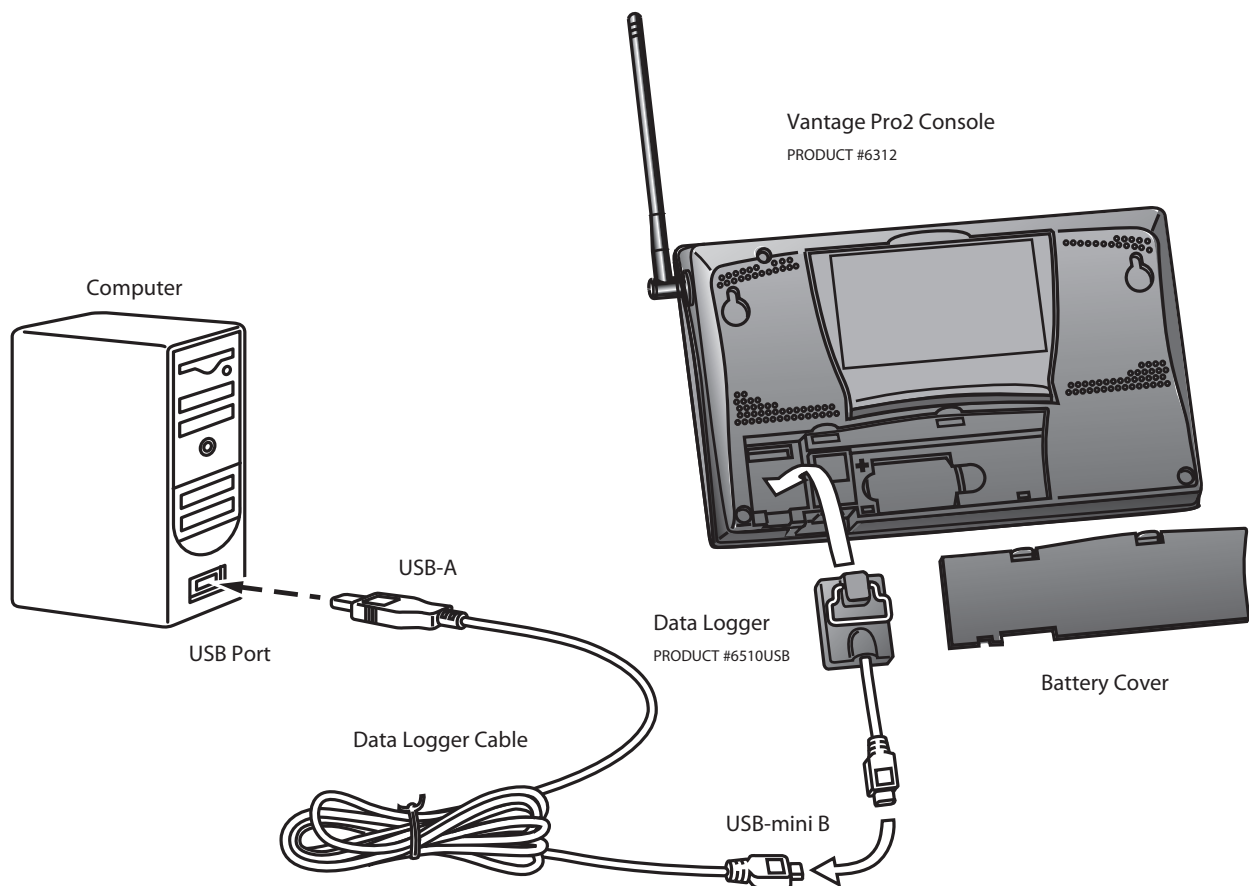

Vantage PRO2™ INSTALLATION DIAGRAM

Connecting a Wireless Vantage Pro2™ Console to a Computer via WeatherLink®

This diagram shows a Wireless Vantage Pro2 Console and a WeatherLink Data Logger connected to a computer via a USB Data Logger cable.

Vantage PRO 2™ INSTALLATION DIAGRAM

Connecting a Wireless Weather Envoy™ to a Computer via WeatherLink®

This diagram shows a Wireless Weather Envoy and a WeatherLink Data Logger connected to a computer via a USB Data Logger cable.